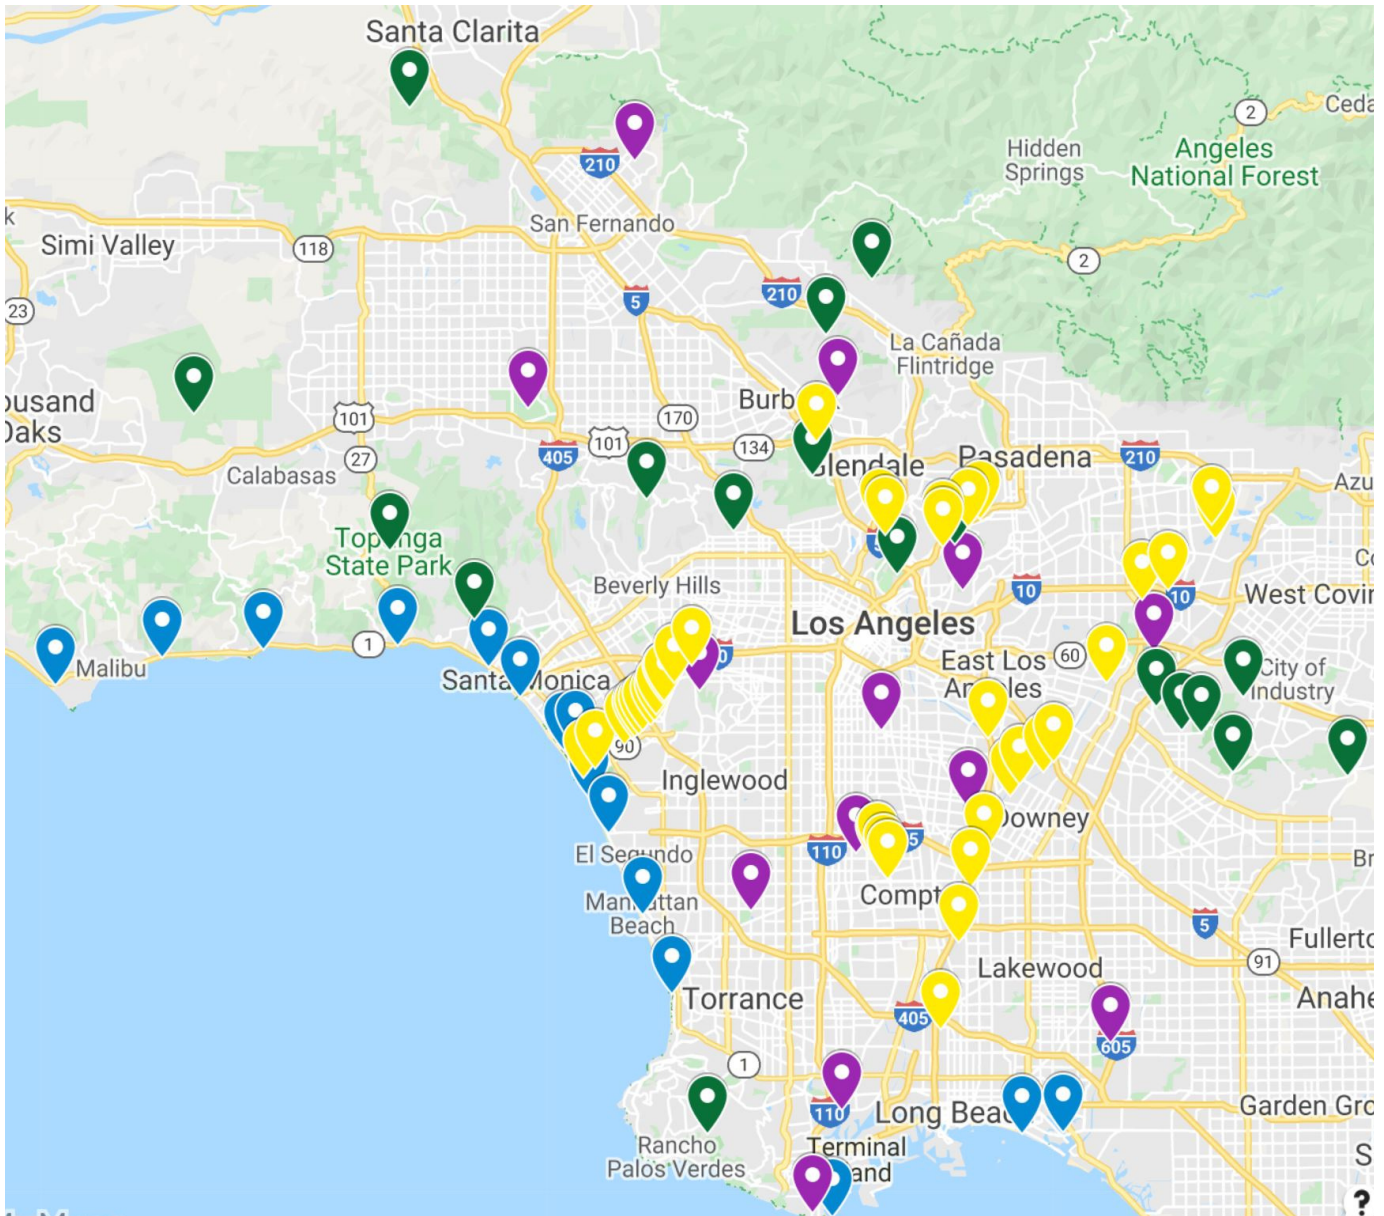

CREEKS 2 COAST CLEANUP CHALLENGE

LOS ANGELES WATERKEEPER

SITE ADDRESSES & LITTERATI SITE CODES

Cleanup Challenge Map

- Coastal
- River and Creeks
- Metropolitan Parks
- Trails

[Map of Sites](#)

Site addresses are helpful starting points if needed. Each location has more than one entry. Codes are for the site, not the entrances provided below

Codes

Cleanup Challenge Los Angeles- **760260**

Coastal

- Malibu State Beaches
- Topanga State Beach
- Will Rogers State Beach
- Santa Monica Beach
- Venice Beach
- Mothers Beach- Marina Del Rey
- Playa Del Rey Beach
- Dockweiler Beach
- Manhattan Beach Pier
- Redondo Beach Pier
- Cabrillo Beach
- Belmont Veterans Memorial Pier
- Mother's Beach- Long Beach

River & Creeks

- Arroyo Seco Bike Path
- Ballona Creek Bike Path
- Compton Creek Bike Path
- Rio Hondo Bike Path
- LA River Bike Path

Addresses

Coastal

- **Malibu Beaches**
 - Zuma Beach
[30000 Pacific Coast Hwy, Malibu, CA 90265](#)
 - Dan Blocker Beach
[26000 Pacific Coast Hwy, Malibu, CA 90265](#)
 - Malibu Pier
[23000 CA-1, Malibu, CA 90265](#)
- **Topanga Beach**
[18700 Pacific Coast Hwy, Malibu, CA 90265](#)
- **Will Rogers State Beach**
[17000 CA-1, Pacific Palisades, CA 90272](#)
- **Santa Monica Beach**
[2030 Ocean Ave, Santa Monica, CA 90405](#)
- **Venice Beach**
[Venice Fishing Pier, Venice, CA 90292](#)
- **Mothers Beach- Marina Del Rey**
[13953-14199 Panay Way, Marina Del Rey, CA 90292](#)
- **Playa Del Rey Beach-**
[7313-7351 S Marine Ave, Playa Del Rey, CA 90293](#)
- **Dockweiler Beach-**
[12505 Vista Del Mar, Playa Del Rey, CA 90293](#)
- **Manhattan Beach Pier-**
[2 Manhattan Beach Blvd, Manhattan Beach, CA 90266](#)
- **Redondo Beach Pier-**
[121 W Torrance Blvd #103, Redondo Beach, CA 90277](#)
- **Cabrillo Beach-**
[3720 Stephen M White Dr, San Pedro, CA 90731](#)
- **Belmont Veterans Memorial Pier-**
[15 39th Pl, Long Beach, CA 90803](#)
- **Mother's Beach- Long Beach-**
[5733-5761 Appian Way, Long Beach, CA 90803](#)